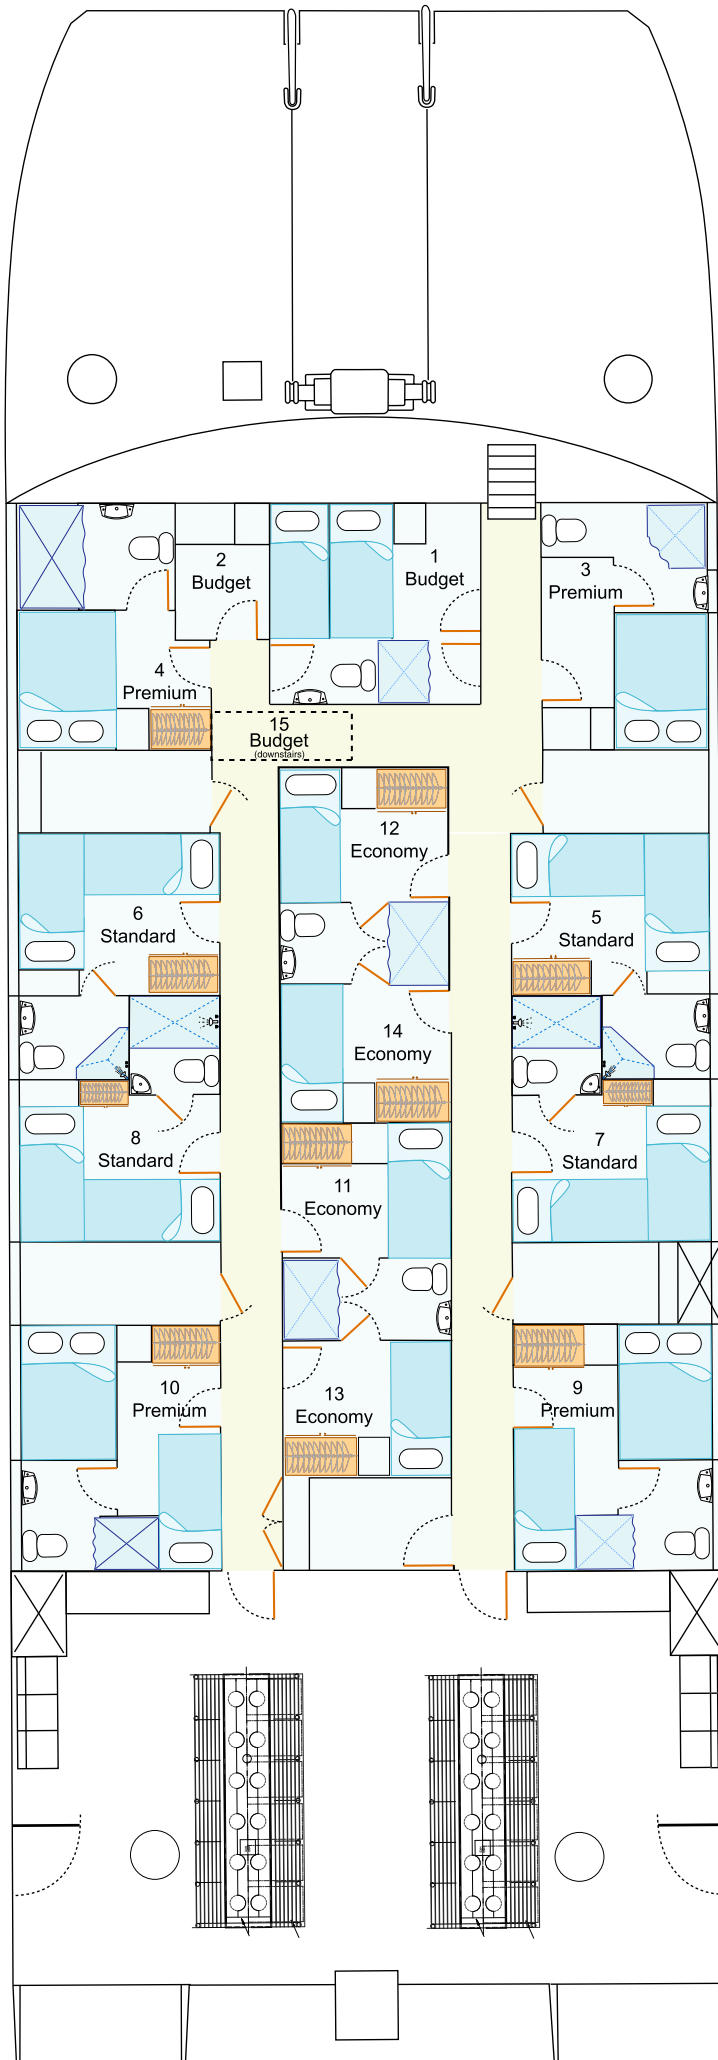

# Spoilsport

**Cabin Accommodation**  
( 29 passengers)

*Premium and Standard cabins have ocean views*

*\*Premium x 2 (4 passengers)  
(Double + Single bed with private bathroom)*

*\*Premium x 2 (4 passengers)  
(Double with private bathroom)*

*\*Standard x 4 (8 passengers)  
(twin single beds with private bathroom)*

*\*Economy x 4 (8 passengers)  
(Twin bunk beds with connecting bathroom)*

*\*Budget x 3 (5 passengers)  
(Twin bunk beds with share bathroom)*